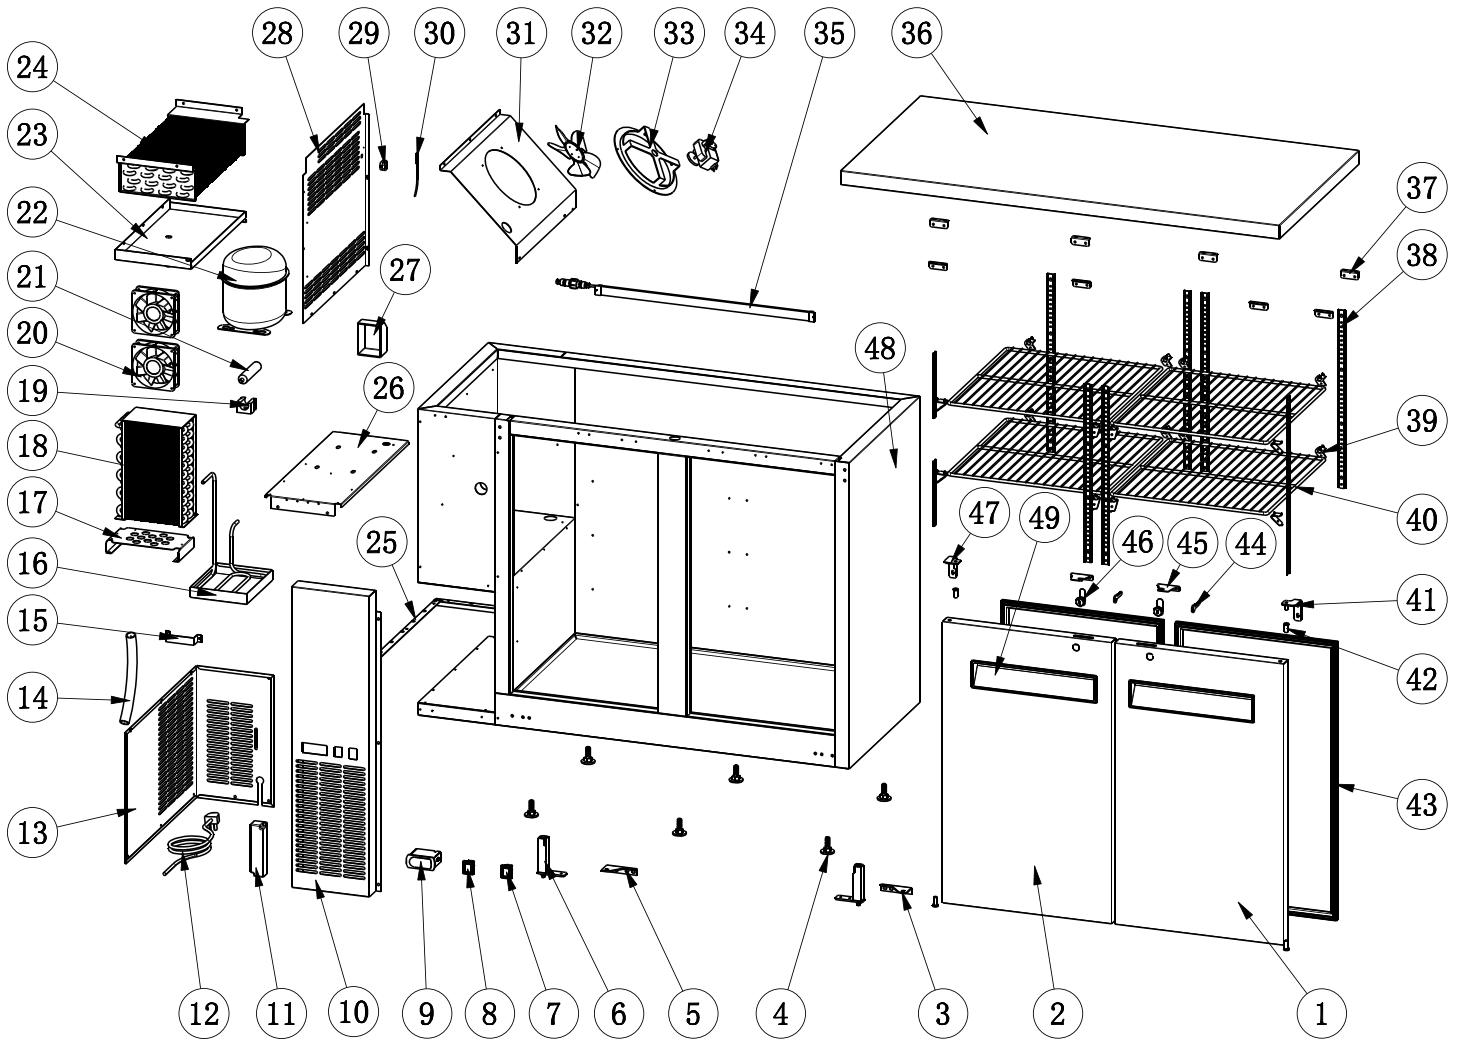

Parts Breakdown

Model **BB-CN-0016-SH** 50059

Parts Breakdown

Model BB-CN-0016-SH 50059

Item No.	Description	Position	Item No.	Description	Position	Item No.	Description	Position
AF795	Right Door for 50059	1	AF778	Condenser Installation Board for 50059	17	AA913	Evaporator Fan Motor for 50059	34
AF796	Left Door for 50059	2	AA370	Condenser for 50059	18	68296	LED Light for 50059	35
AA359	Bottom Right Hinge for 50059	3	AB595	Filter Fixer for 50059	19	AF797	Top Board for 50059	36
AA185	Leveling Feet for 50059	4	AA128	Condenser Fan Motor for 50059	20	AF764	Top Board Fixer for 50059	37
AA360	Bottom Left Hinge for 50059	5	AA371	Filter for 50059	21	AF176	K Strip-4 Holes for 50059	38
AA398	Bottom Hinge Axis for 50059	6	AF088	Compressor for 50059	22	26884	K Clip for 50059	39
AA124	Power Switch for 50059	7	AF779	Inner Drain Pan for 50059	23	AA435	Shelf for 50059	40
AA362	LED Light Switch for 50059	8	AA373	Evaporator for 50059	24	AA436	Upper Right Hinge for 50059	41
AB109	Thermostat for 50059	9	AF780	Fixed Mounts for Back Grill for 50059	25	AA388	Axis Cover for 50059	42
AF776	Control Panel for 50059	10	AF781	Compressor Installation Board for 50059	26	AA458	Gasket for 50059	43
AA364	LED Power Supply for 50059	11	AF820	Evaporator Cover for 50059	28	AA196	Key for 50059	44
AA365	Power Cord for 50059	12	AA378	Temperature Probe Fixer for 50059	29	AF761	Lock Plate for 50059	45
AF777	Back Grill for 50059	13	AA379	Temperature Probe for 50059	30	AA197	Lock for 50059	46
AA216	Drain Tube for 50059	14	AF783	Evaporator Fan Installation Board for 50059	31	AF786	Upper Light Hinge for 50059	47
AB974	Handle for Installation Board for 50059	15	AA962	Blade of Evaporator Fan Motor for 50059	32	AA418	Door Handle for 50059	49
AF087	Outer Drain Pan for 50059	16	AF784	Evaporator Fan Holder for 50059	33			